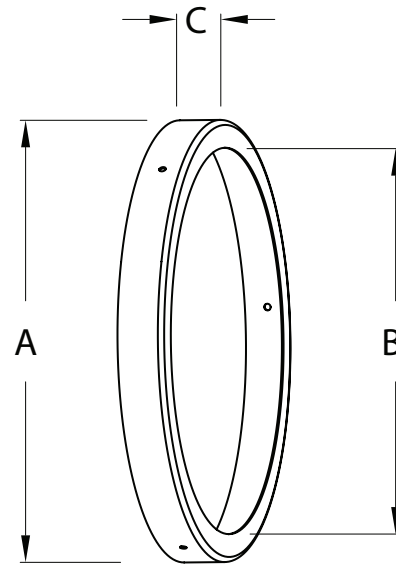

Recommended for through the wall installations. The decorative collar can also be used when a ceiling support or finishing support is not used.

Diameter (in)	DuraTech Canada (DTC) Order Number	A (in)	B (in)	C (in)
6	6DTC-DVL	8 1/8	7 1/8	7/8
7	7DTC-DVL	9 3/8	8 1/8	7/8
8	8DTC-DVL	10 3/8	9 1/8	7/8

Diameter (A) (in)	DuraTech Premium (DTP) Order Number	A (in)	B (in)	C (in)
6	6DTP-DVL	10 1/8	7 1/8	7/8
7	7DTP-DVL	11 1/8	8 1/8	7/8
8	8DTP-DVL	12 1/8	9 1/8	7/8

For current pricing and availability, please call customer service at (800) 835-4429.