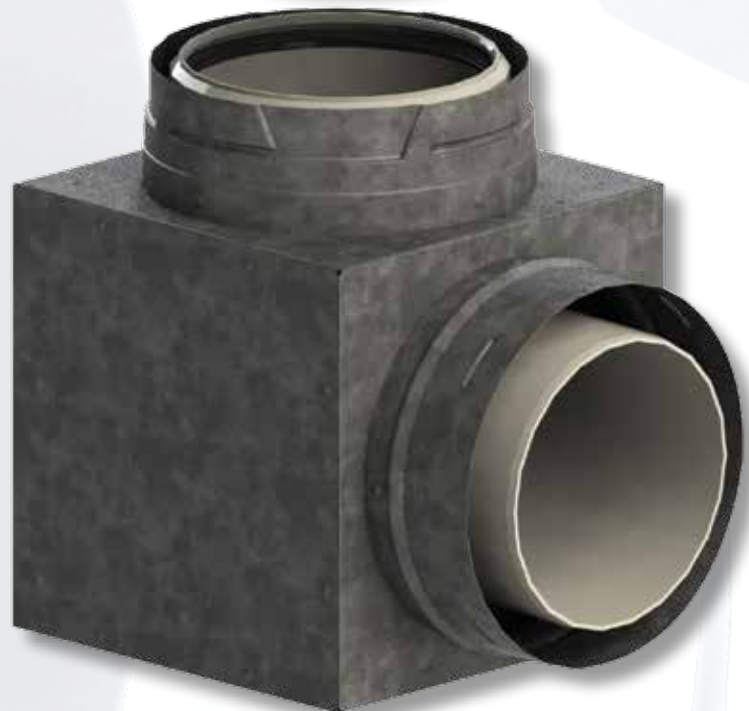

PolyPro Double Wall Protective Outer Metal Shell for 5", 6", and 8" Diameter PolyPro Single-Wall Gas Vent System.

The introduction of Double Wall (DW) PolyPro provides additional installation flexibility when your job requires.

DW shells are offered separately for handling pipe lengths, elbows, and appliance connections. For installation, single wall PolyPro is inserted into the metal shell, which has a support disk inside. The vent system is supported using typical means, including wall straps, elbow straps and roof or firestop supports. Vertical and Horizontal Terminations are available. Adjustable DW sections are available if needed. Additionally, you can use adapters to transition from DuraVent / Security Chimney stainless vent system, to DW PolyPro. This integration of vent systems gives you unmatched installation flexibility.

Features and Benefits

- Acts as a support system for the PolyPro pipe.
- Standard twist lock connections (locking bands are not used on the internal PolyPro).
- Field paintable and corrosion resistant zincalume.
- Non-combustible enclosure.
- Can be used for external runs when protection / insulation from the elements is desired.
- Can be used internally when certain building and fire codes apply.