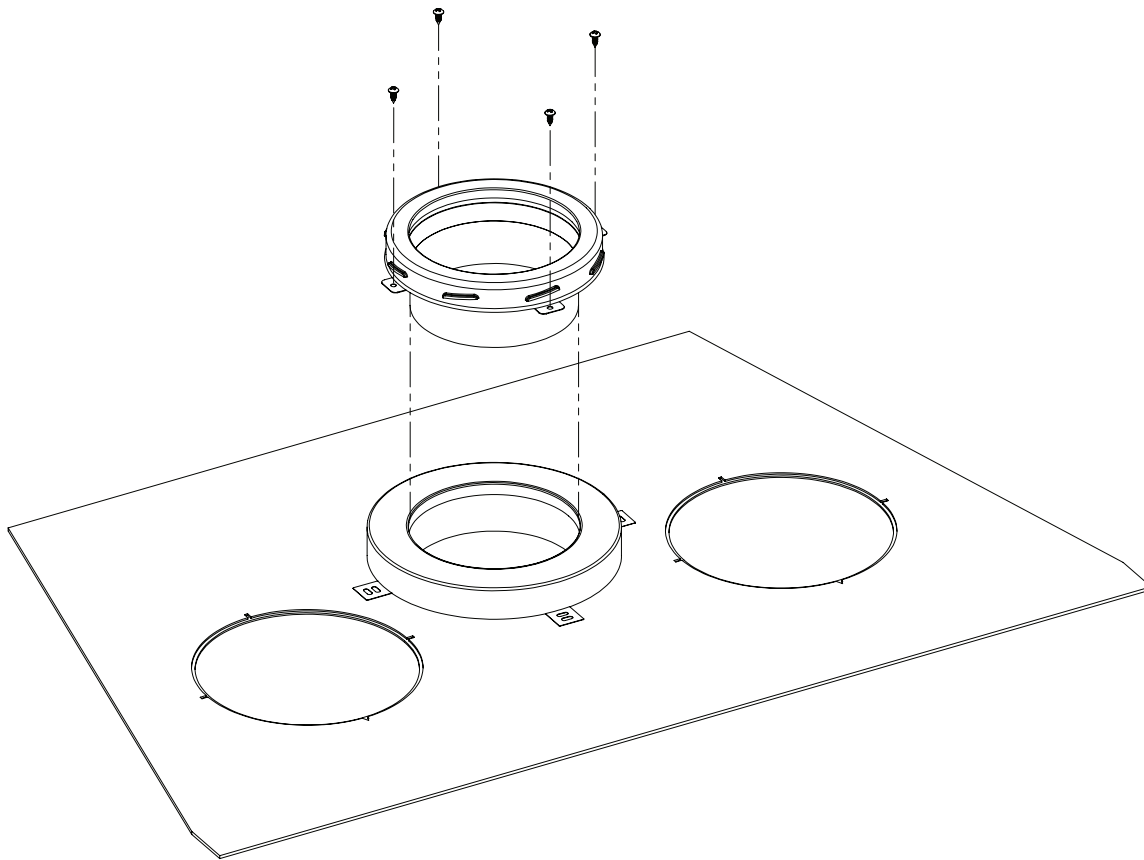

IHP High Efficiency Wood Fireplace Adapters

As part of DuraVent's commitment to venting excellence, we are proud to introduce our new adapters for IHP's line of High Efficiency Wood Fireplaces.

The **6IHP1 / 7IHP1** adapters allow connection to DuraVent's **DuraTech® Canada** Chimney.

The **6IHP2 / 7IHP2** adapters allow connection to DuraVent's **DuraTech® Premium** Chimney.

Please visit duravent.com for more information

For current pricing and availability, please call customer service at (800) 835-4429.

Information published in all DuraVent bulletins is current at time of publication and is subject to change without notice.