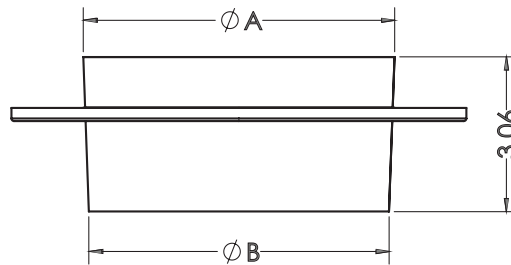

## DVL® & DuraBlack® Chimney Adapters

DuraVent is proud to announce an improved version our DVL/DuraBlack Chimney adapter!

The added height of this adapter will make your install easier than ever.

This chimney adapter with trim is used to connect from Double-Wall DVL and/or Single-Wall DuraBlack to DuraTech, DuraPlus, and DuraLiner for a through the wall or ceiling support installation. Required for proper connection and made of stainless steel.

**Note: Not to be used with DuraTech Canada or DuraTech Premium.**

SIZE	6"	7"	8"
A	6 1/8"	7 1/8"	8 1/8"
B	6"	7"	8"
ORDER #	6DVL-ADC	7DVL-ADC	8DVL-ADC
STOCK #	810000900	810000919	810000936

For current pricing and availability, please call customer service at (800) 835-4429.