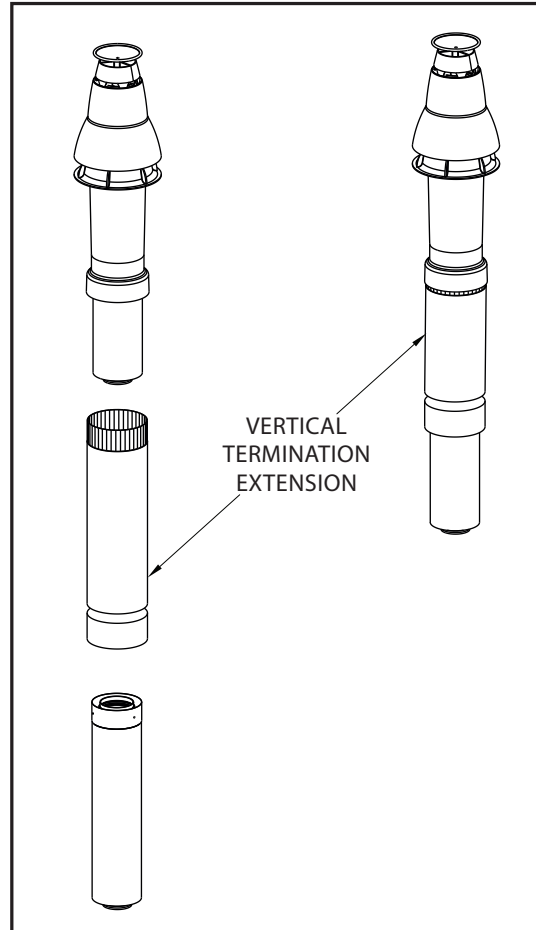

Introducing- PolyPro Vertical Termination Extensions!

Use to extend the vertical termination an additional 1 meter (39") above the roof. Requires a 1 meter (*PPC-P1000) concentric vent length (not included). Please refer to our installation instructions for further information.

SIZE	ORDER #	STOCK #
2" x 4" 60mm x 100mm	2PPS-VTX	810016965
3" x 5" 80mm x 125mm	3PPS-VTX	810016966
4" x 6" 100mm x 150mm	4PPS-VTX	810016967

For current pricing and availability, please call customer service at (800) 835-4429.