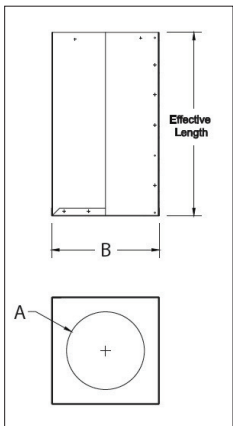

## FEATURES

- Suitable for flat, vaulted, or cathedral ceiling applications
- An integrated Firestop on bottom
- Top serves as an Attic Radiation Shield where required
- Factory insulation and square-to-round collar are included
- Effective height (length) with extension is adjustable from 24" up to a maximum of 36"

Part No.	Order No.	A	B	Effective Length	Description
810018519	6DT-SRSE	8.25"	12.05"	24"-36"	6" Dia Adj Pass-Through Radiation Shield
810018520	7DT-SRSE	9.25"	13.05"	24"-36"	7" Dia Adj Pass-Through Radiation Shield
810018521	8DT-SRSE	10.25"	14.05"	24"-36"	8" Dia Adj Pass-Through Radiation Shield