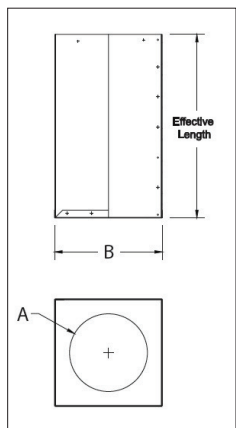

NEW

DuraTech® Pass-Through Radiation Shield

AVAILABLE IN MARCH 2024

Duravent is pleased to introduce our latest DuraTech product, the Pass-Through Radiation Shield, designed specifically for when an insulated chimney passes up through a ceiling. This new product has several standout features designed for safety and efficiency in chimney installations:

FEATURES

- Suitable for flat, vaulted, or cathedral ceiling applications
- An integrated Firestop on bottom
- Top serves as an Attic Radiation Shield where required
- Factory insulation and square-to-round collar are included
- Effective height (length) with extension is adjustable from 24" up to a maximum of 36"

Part No.	Order No.	A	B	Effective Length	Description
810018519	6DT-SRSE	8.25"	12.05"	24"-36"	6" Dia Adj Pass-Through Radiation Shield
810018520	7DT-SRSE	9.25"	13.05"	24"-36"	7" Dia Adj Pass-Through Radiation Shield
810018521	8DT-SRSE	10.25"	14.05"	24"-36"	8" Dia Adj Pass-Through Radiation Shield

For more information, please contact your Duravent Sales Representative!