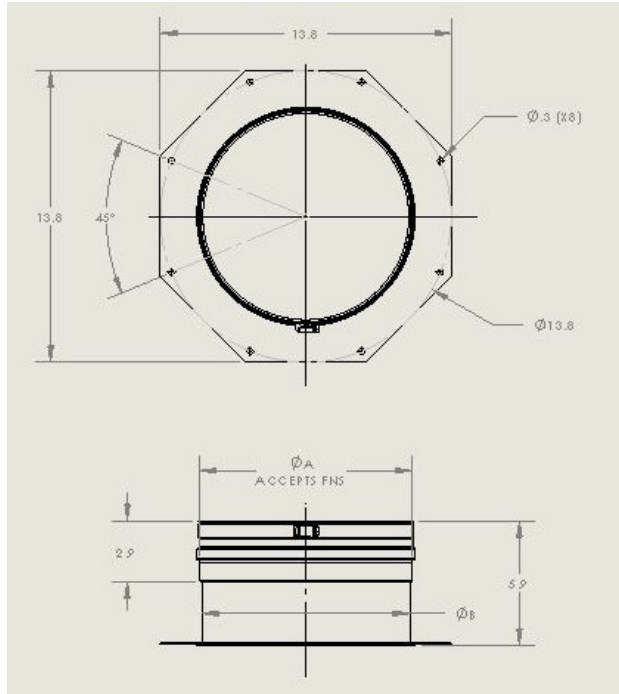

New FasNSeal Appliance Adapters for Aerco Modulex EXT Boilers

- Flue is made from Stainless Steel
- To adapt from Aerco Modulex EXT Boilers to FasNSeal
- Mounting Flange to Securely fasten Adapter to Boiler
- UL Listed

AERCO MODULEX EXT BOILERS

BOILER MODEL	Order #	Stock#	A	B
MLX EXT 1530/1912	FSA-10MLXEXT	810012859	10"	9.85" [250mm]
MLX EXT 2295/2677/3060	FSA-12MLXEXT	810012860	12"	11.85" [300mm]

For current pricing and availability, please call customer service at 800-835-4429. Information published in all M&G DuraVent bulletins is current at time of publication and is subject to change without notice.