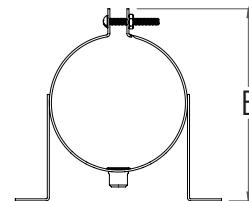

## PolyPro® Wall Straps

DuraVent continually invests in value-engineering efforts that improve upon the existing safe and reliable products we provide our customers. As part of these ongoing efforts we are pleased to introduce enhancements to our PolyPro wall strap. This value-engineered design utilizes a more commonly used 3/8" rivnut which enhances the support strength for the venting and is now featured in our online catalog. The previous design PolyPro wall strap will be available for purchase while inventory remains.

### Single-Wall

GALVANIZED

SIZE	OLD		NEW	
	ORDER #	STOCK #	ORDER #	STOCK #
2"   60mm	2PPS-WSM	810004110	2PPS-WSM1	810014342
3"   80mm	3PPS-WSM	810004150	3PPS-WSM1	810014343
4"   100mm	4PPS-WSM	810004193	4PPS-WSM1	810014344
5"   130mm	5PPS-WSM	810004232	5PPS-WSM1	810014345
6"   150mm	6PPS-WSM	810004266	6PPS-WSM1	810014346
8"   200mm	8PPS-WSM	810004296	8PPS-WSM1	810014347

STAINLESS STEEL

SIZE	OLD		NEW	
	ORDER #	STOCK #	ORDER #	STOCK #
2"   60mm	2PPS-WSM-SS	810004111	2PPS-WSM-SS1	810014348
3"   80mm	3PPS-WSM-SS	810004151	3PPS-WSM-SS1	810014349
4"   100mm	4PPS-WSM-SS	810004194	4PPS-WSM-SS1	810014350
5"   130mm	5PPS-WSM-SS	810004233	5PPS-WSM-SS1	810014351
6"   150mm	6PPS-WSM-SS	810004267	6PPS-WSM-SS1	810014352
8"   200mm	8PPS-WSM-SS	810004297	8PPS-WSM-SS1	810014353

### Concentric

SIZE	OLD		NEW	
	ORDER #	STOCK #	ORDER #	STOCK #
2"   60mm	2PPC-WSM	810014144	2PPC-WSM1	810014412
3"   80mm	3PPC-WSM	810005872	3PPC-WSM1	810014413
4"   100mm	4PPC-WSM	810005984	4PPC-WSM1	810014414